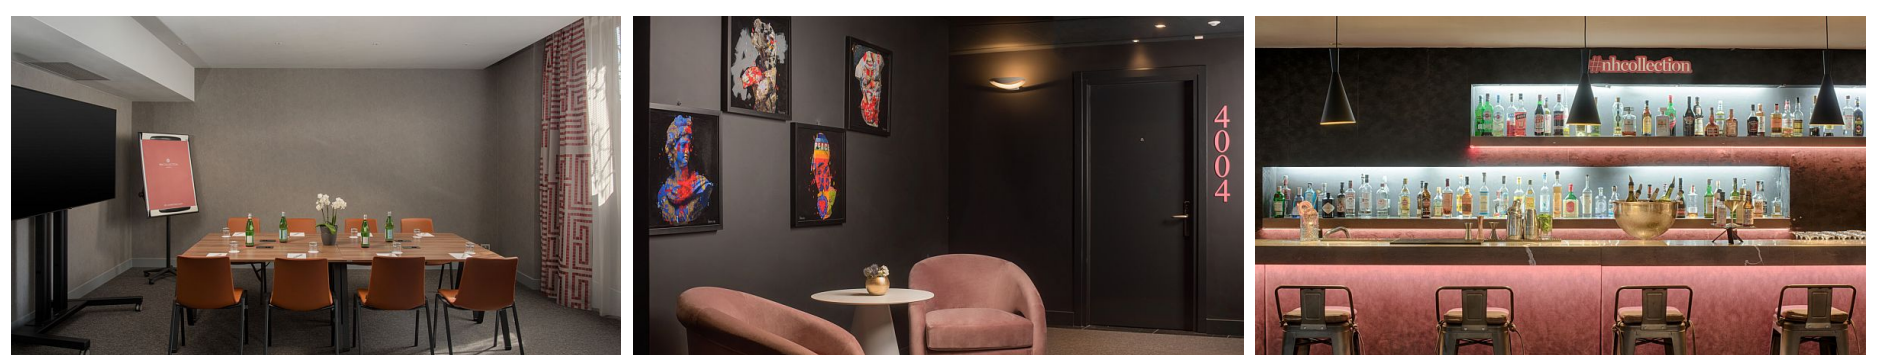

NH COLLECTION

HOTELS

NH COLLECTION

ROMA • VITTORIO VENETO

HOTEL LOCATION

NH Collection Roma Vittorio Veneto has an exclusive location in the heart of Rome, right next to the wonderful Villa Borghese Park. It is close to the elegant Via Veneto, full of boutiques and restaurants, and not far away from the main attractions of the "Eternal City" such as the Spanish Steps and Trevi Fountain. Once Vatican's ancient monastery, whose small garden is still preserved, the hotel recently underwent restructuring interventions and became a contemporary building.

Roma Fiumicino airport
33 km / 40 min
Termini railway station
2 km / 5 min

Corso d'Italia, 1
00198 Rome
Italy
T. +39 06 84951
nhcollectionvittorioveneto@nh-hotels.com
<https://www.nh-hotels.com/hotel/nh-collection-roma-vittorio-veneto>

HOTEL SERVICES

It offers 260 bright and comfortable rooms, some of which overlooking Villa Borghese gardens. They are all provided with satellite TV, minibar, free Wi-Fi, in-room safe, magazines and coffee making facilities.

The contemporary "La Cupola" restaurant offers a delicious and sought-after mix of Italian, Mediterranean and International dishes. In the mornings, start your day with our balanced and healthy breakfast.

The lounge bar is a sophisticated and elegant spot where to relax and enjoy an after-dinner cocktail or an aperitif.

The hotel also offer a modern and well equipped gym.

FUNCTION ROOMS

Thanks to its 10 large and modern meeting rooms, with a capacity up to 650 people, NH Collection Vittorio Veneto is the best choice for meetings and conventions in the city centre.

The main hall, obtained combining 4 meeting rooms, can host up to 440 people.